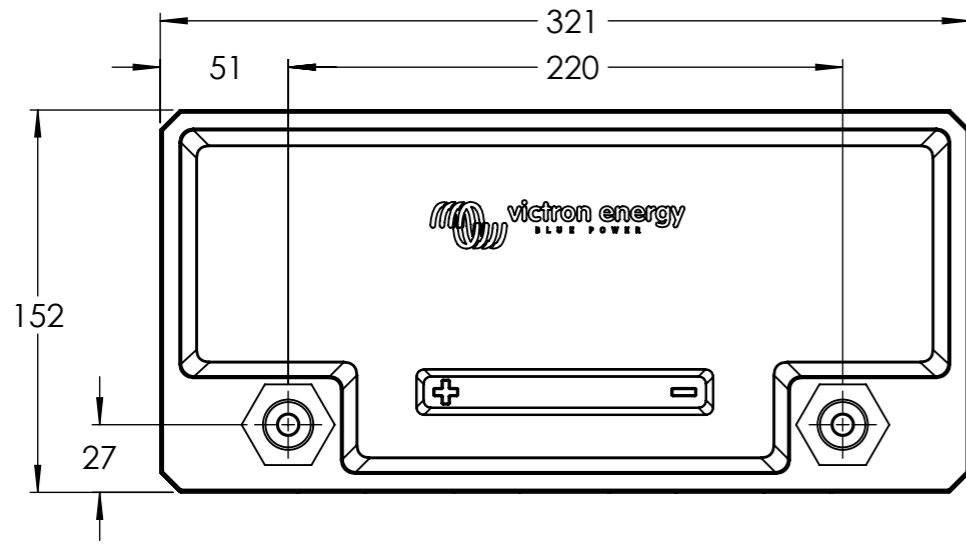

Dimension Drawing - LiFePO4 (Smart)

BAT512110610

LiFePO4 Battery 12.8V/100Ah Smart

Dimensions in mm

victron energy
BLUE POWER